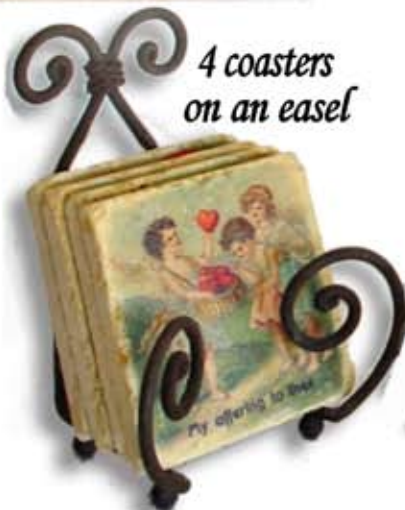

4 coasters
on an easel